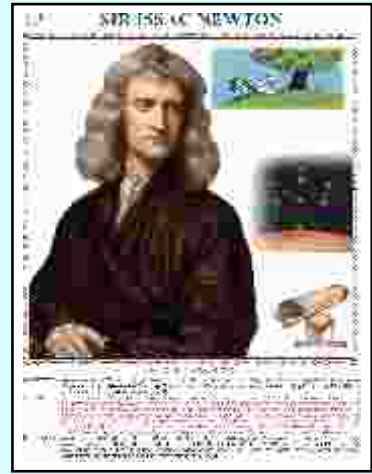

30"x40"

20"x26"

MUST HAVE MOTIVATIONAL CHARTS / POSTERS FOR SCHOOL / HOSTEL WALLS

Scientists / Leaders other than above mentioned list can be made available

Terms & Conditions :

- GST** GST extra as per Govt. Rules on Models, Slides & Cds
Rates are Net Ex-Godown Ambala Cantt.
- Payment Mode** You can Deposit local cheques in favour of "Dbios Charts" in our
HDFC Bank Account No 5920 9729010431 RTGS - HDFC0000131 or
or
Send the DD of any nationalised bank in the favour of "Dbios Charts" payable at Ambala Cantt.
- Delivery** Your order is executed with in 2-3 days.