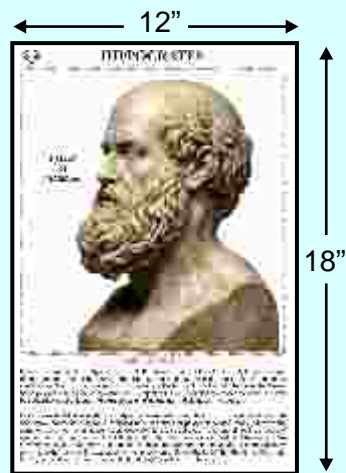

30"x40"

20"x26"

MUST HAVE MOTIVATIONAL CHARTS / POSTERS FOR SCHOOL / HOSTEL WALLS

Scientists / Leaders other than above mentioned list can be made available

Terms & Conditions :

- GST** GST extra as per Govt. Rules on Models, Slides & Cds
Rates are Net Ex-Godown Ambala Cantt.
- Payment Mode** You can Deposit local cheques in favour of "Dbios Charts" in our
HDFC Bank Account No 5920 9729010431 RTGS - HDFC0000131 or
or
Send the DD of any nationalised bank in the favour of "Dbios Charts" payable at Ambala Cantt.
- Delivery** Your order is executed with in 2-3 days.