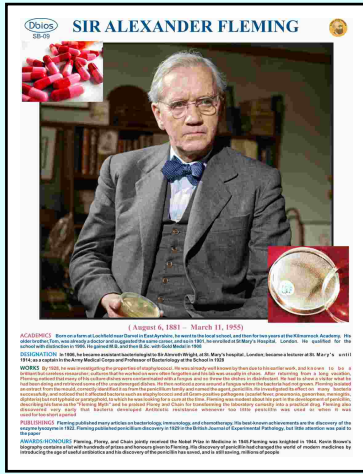

30"x40"

20"x26"

MUST HAVE MOTIVATIONAL CHARTS / POSTERS FOR SCHOOL / HOSTEL WALLS

Scientists / Leaders other than above mentioned list can be made available

Terms & Conditions :

- GST** GST extra as per Govt. Rules on Models, Slides & Cds
Rates are Net Ex-Godown Ambala Cantt.
- Payment Mode** You can Deposit local cheques in favour of "Dbios Charts" in our
HDFC Bank Account No 5920 9729010431 RTGS - HDFC0000131 or
or
Send the DD of any nationalised bank in the favour of "Dbios Charts" payable at Ambala Cantt.
- Delivery** Your order is executed with in 2-3 days.