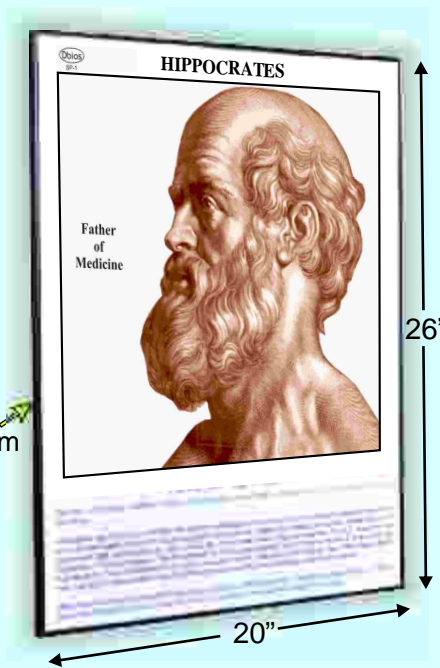

30"x40"

20"x26"

MUST HAVE MOTIVATIONAL CHARTS / POSTERS FOR SCHOOL / HOSTEL WALLS

Scientists / Leaders other than above mentioned list can be made available

Terms & Conditions :

- GST** GST extra as per Govt. Rules on Models, Slides & Cds
Rates are Net Ex-Godown Ambala Cantt.
- Payment Mode** You can Deposit local cheques in favour of "Dbios Charts" in our
HDFC Bank Account No 5920 9729010431 RTGS - HDFC0000131 or
or
Send the DD of any nationalised bank in the favour of "Dbios Charts" payable at Ambala Cantt.
- Delivery** Your order is executed with in 2-3 days.