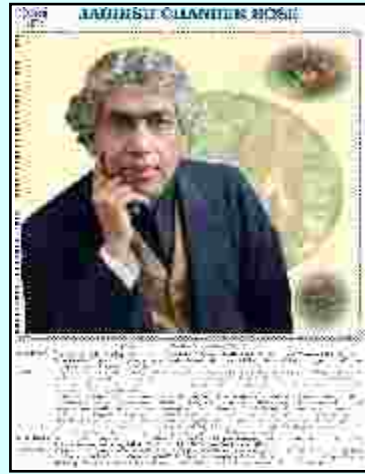

30"x40"

20"x26"

MUST HAVE MOTIVATIONAL CHARTS / POSTERS FOR SCHOOL / HOSTEL WALLS

Scientists / Leaders other than above mentioned list can be made available

Terms & Conditions :

- GST** GST extra as per Govt. Rules on Models, Slides & Cds
Rates are Net Ex-Godown Ambala Cantt.
- Payment Mode** You can Deposit local cheques in favour of "Dbios Charts" in our
HDFC Bank Account No 5920 9729010431 RTGS - HDFC0000131 or
or
Send the DD of any nationalised bank in the favour of "Dbios Charts" payable at Ambala Cantt.
- Delivery** Your order is executed with in 2-3 days.